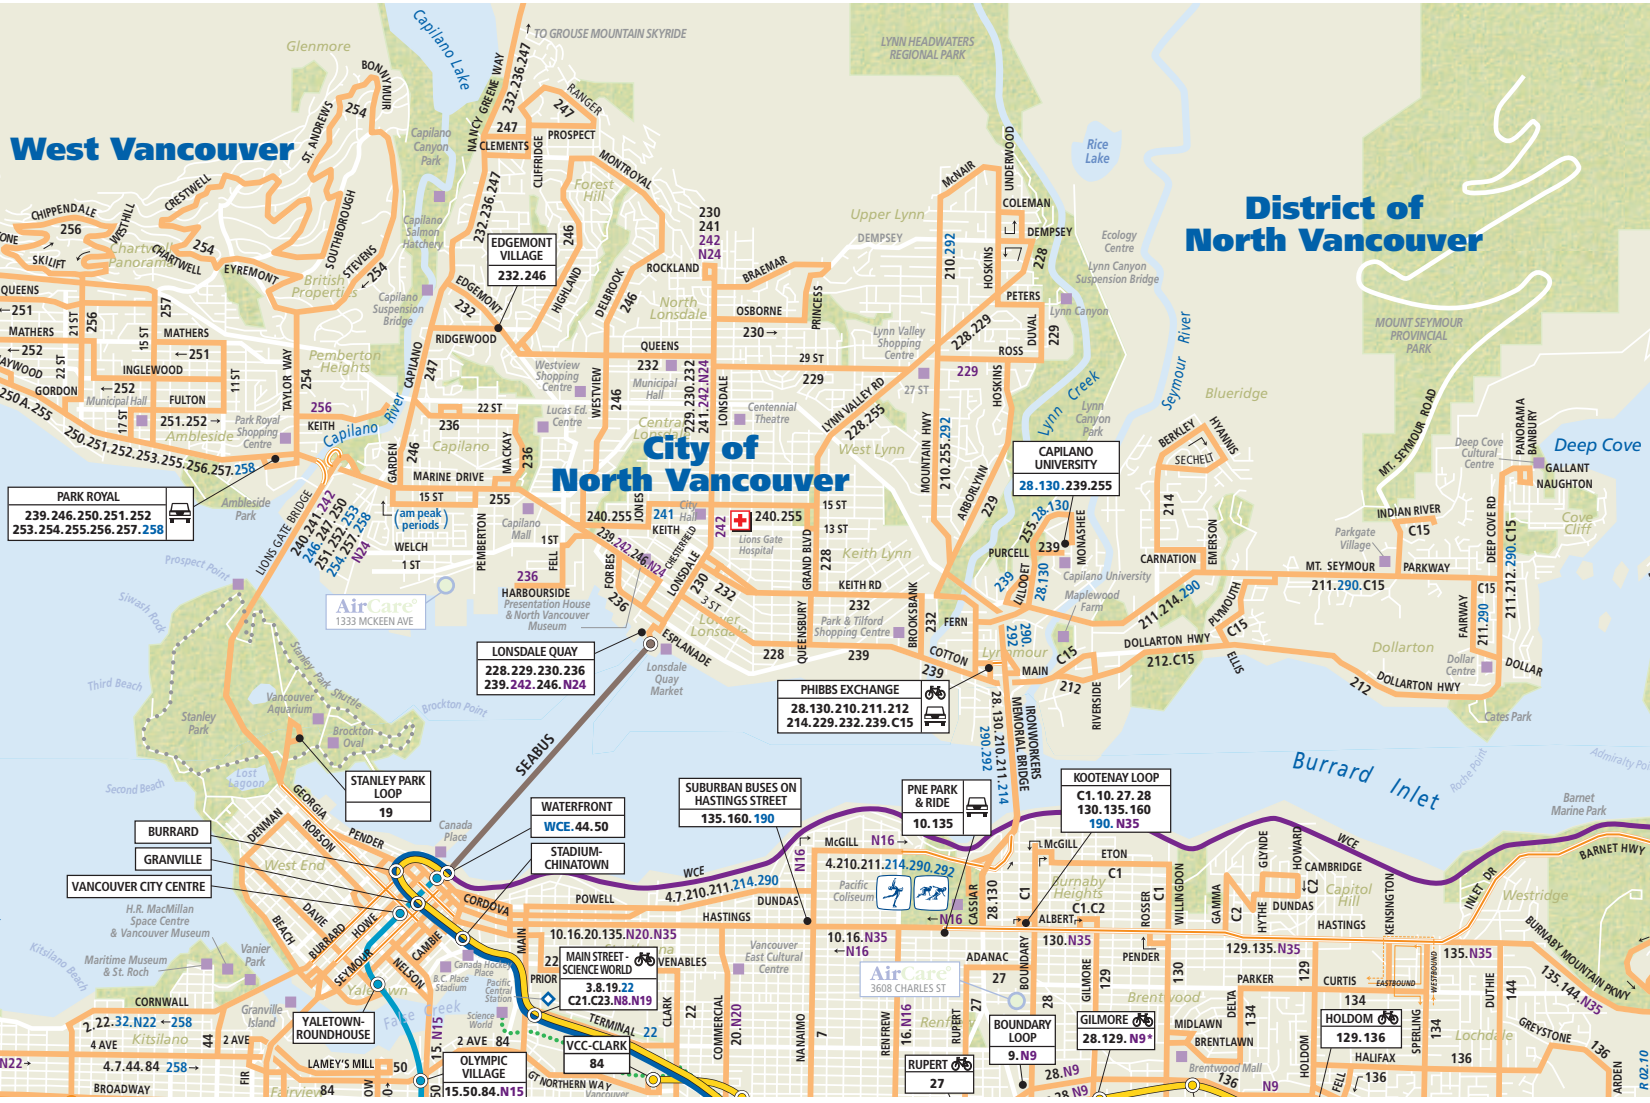

# West Vancouver

# District of North Vancouver

# City of North Vancouver

**PARK ROYAL**  
239.246.250.251.252  
253.254.255.256.257.258

**AirCare**  
1333 MCKEEN AVE

**LONSDALE QUAY**  
228.229.230.236  
239.242.246.N24

**PHIBBS EXCHANGE**  
28.130.210.211.212  
214.229.232.239.C15

**CAPILANO UNIVERSITY**  
28.130.239.255

**STANLEY PARK LOOP**  
19

**WATERFRONT**  
WCE.44.50

**SUBURBAN BUSES ON HASTINGS STREET**  
135.160.190

**PNE PARK & RIDE**  
10.135

**KOOTENAY LOOP**  
C1.10.27.28  
130.135.160  
190.N35